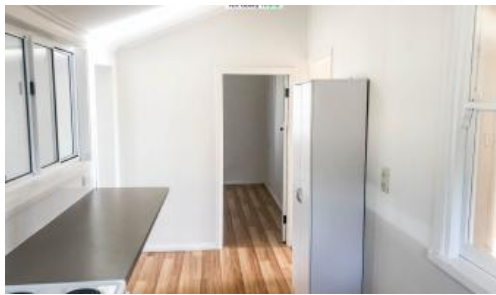

## COUNTRY COTTAGE FOR RENT

- 3 bedroom cottage has been beautifully renovated with timber-look flooring throughout, while still retaining its original country charm.
- Updated kitchen with electric stove, ample storage and sufficient bench space.
- Spacious lounge with reverse cycle air conditioner and gas bayonet.
- Tiled combined bathroom and laundry with glass shower, laundry tub and toilet.
- Front verandah overlooking your rural views.
- Covered entertainment area at the rear of the home.
- Car parking includes 2 car carport.
- Set on a generous 1717m<sup>2</sup> fully fenced block with garden shed.
- Water from 5,000 litre rainwater tank plus 23,000 litre bore water tank.
- Located in the peaceful village of Coolatai, situated approx. 30 minutes from Ashford, 30 minutes from Warialda & 60 minutes from Inverell.
- NBN internet