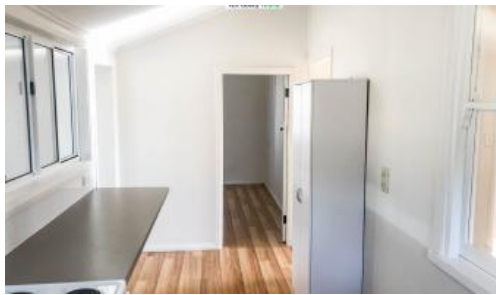

Leased

rdr.
rex daley realty.

17 Warialda Road, Coolatai

COUNTRY COTTAGE FOR RENT

- 3 bedroom cottage has been beautifully renovated with timber-look flooring throughout, while still retaining its original country charm.
- Updated kitchen with electric stove, ample storage and sufficient bench space.
- Spacious lounge with reverse cycle air conditioner and gas bayonet.
- Tiled combined bathroom and laundry with glass shower, laundry tub and toilet.
- Front verandah overlooking your rural views.
- Covered entertainment area at the rear of the home.
- Car parking includes 2 car carport.
- Set on a generous 1717m² fully fenced block with garden shed.
- Water from 5,000 litre rainwater tank plus 23,000 litre bore water tank.
- Located in the peaceful village of Coolatai, situated approx. 30 minutes from Ashford, 30 minutes from Warialda & 60 minutes from Inverell.
- NBN internet